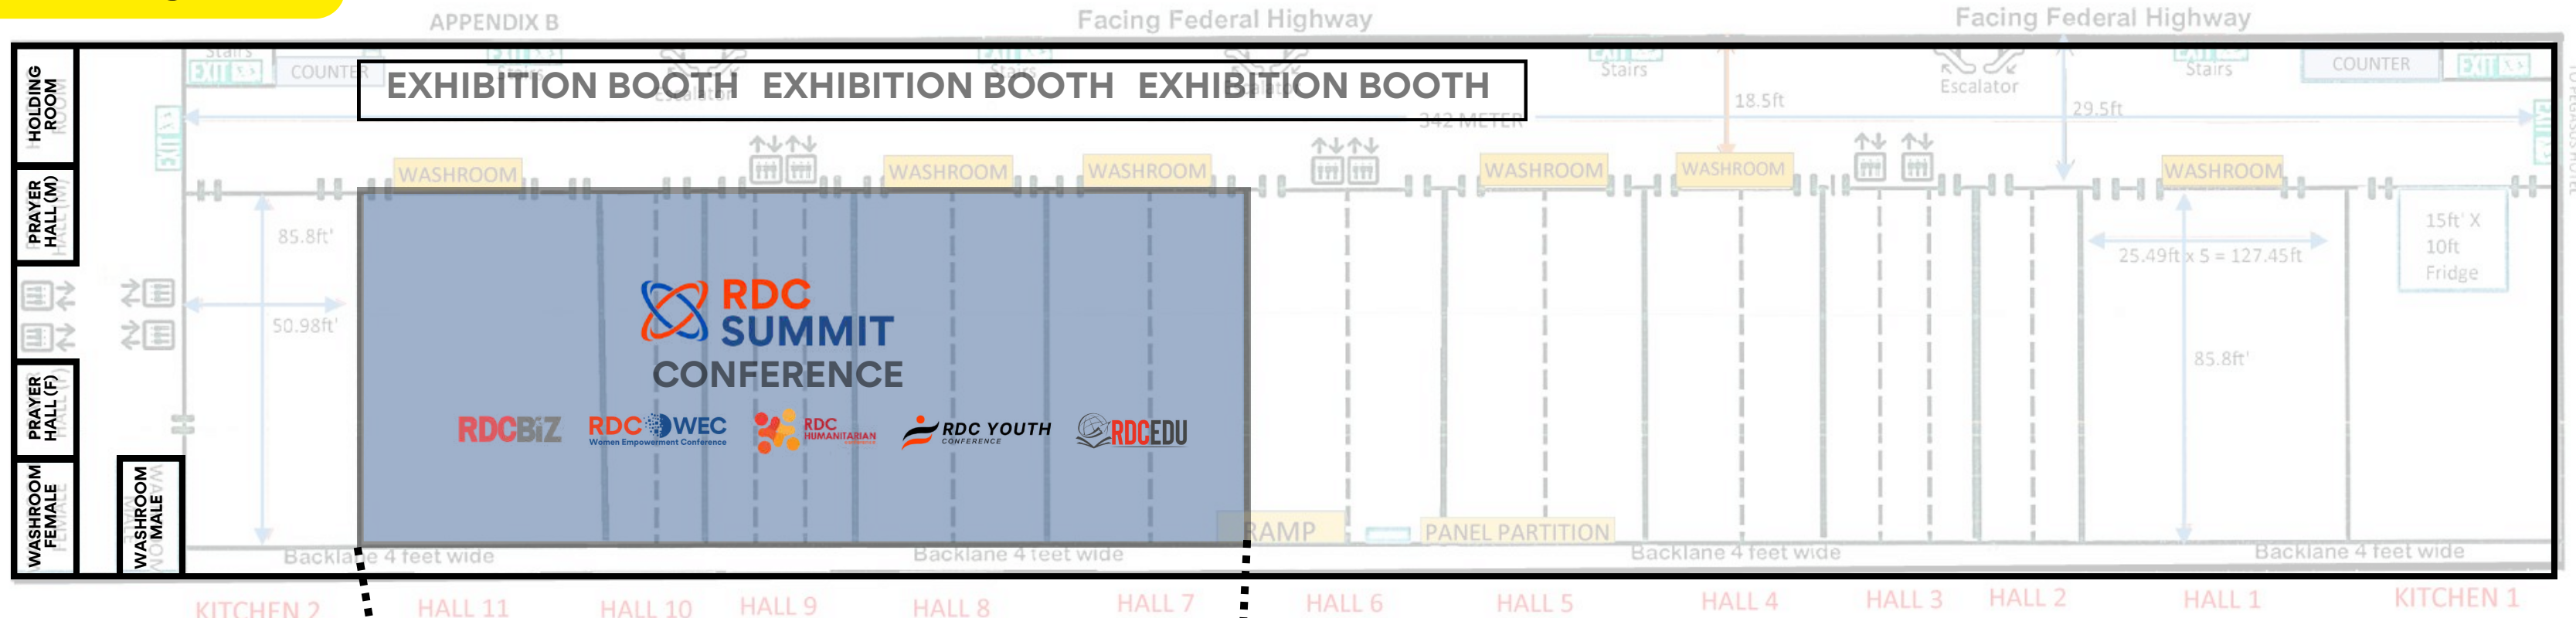

LG
FLOOR

IDEAL BOUTIQUE HOTEL

IDEAL CORPORATE TOWER

IDCC layout

- 
Toilet
- 
Elevator
- 
Escalator
- 
Exit Stairs

IIUM Site Plan

DROP POINT

REGISTRATION LAYOUT