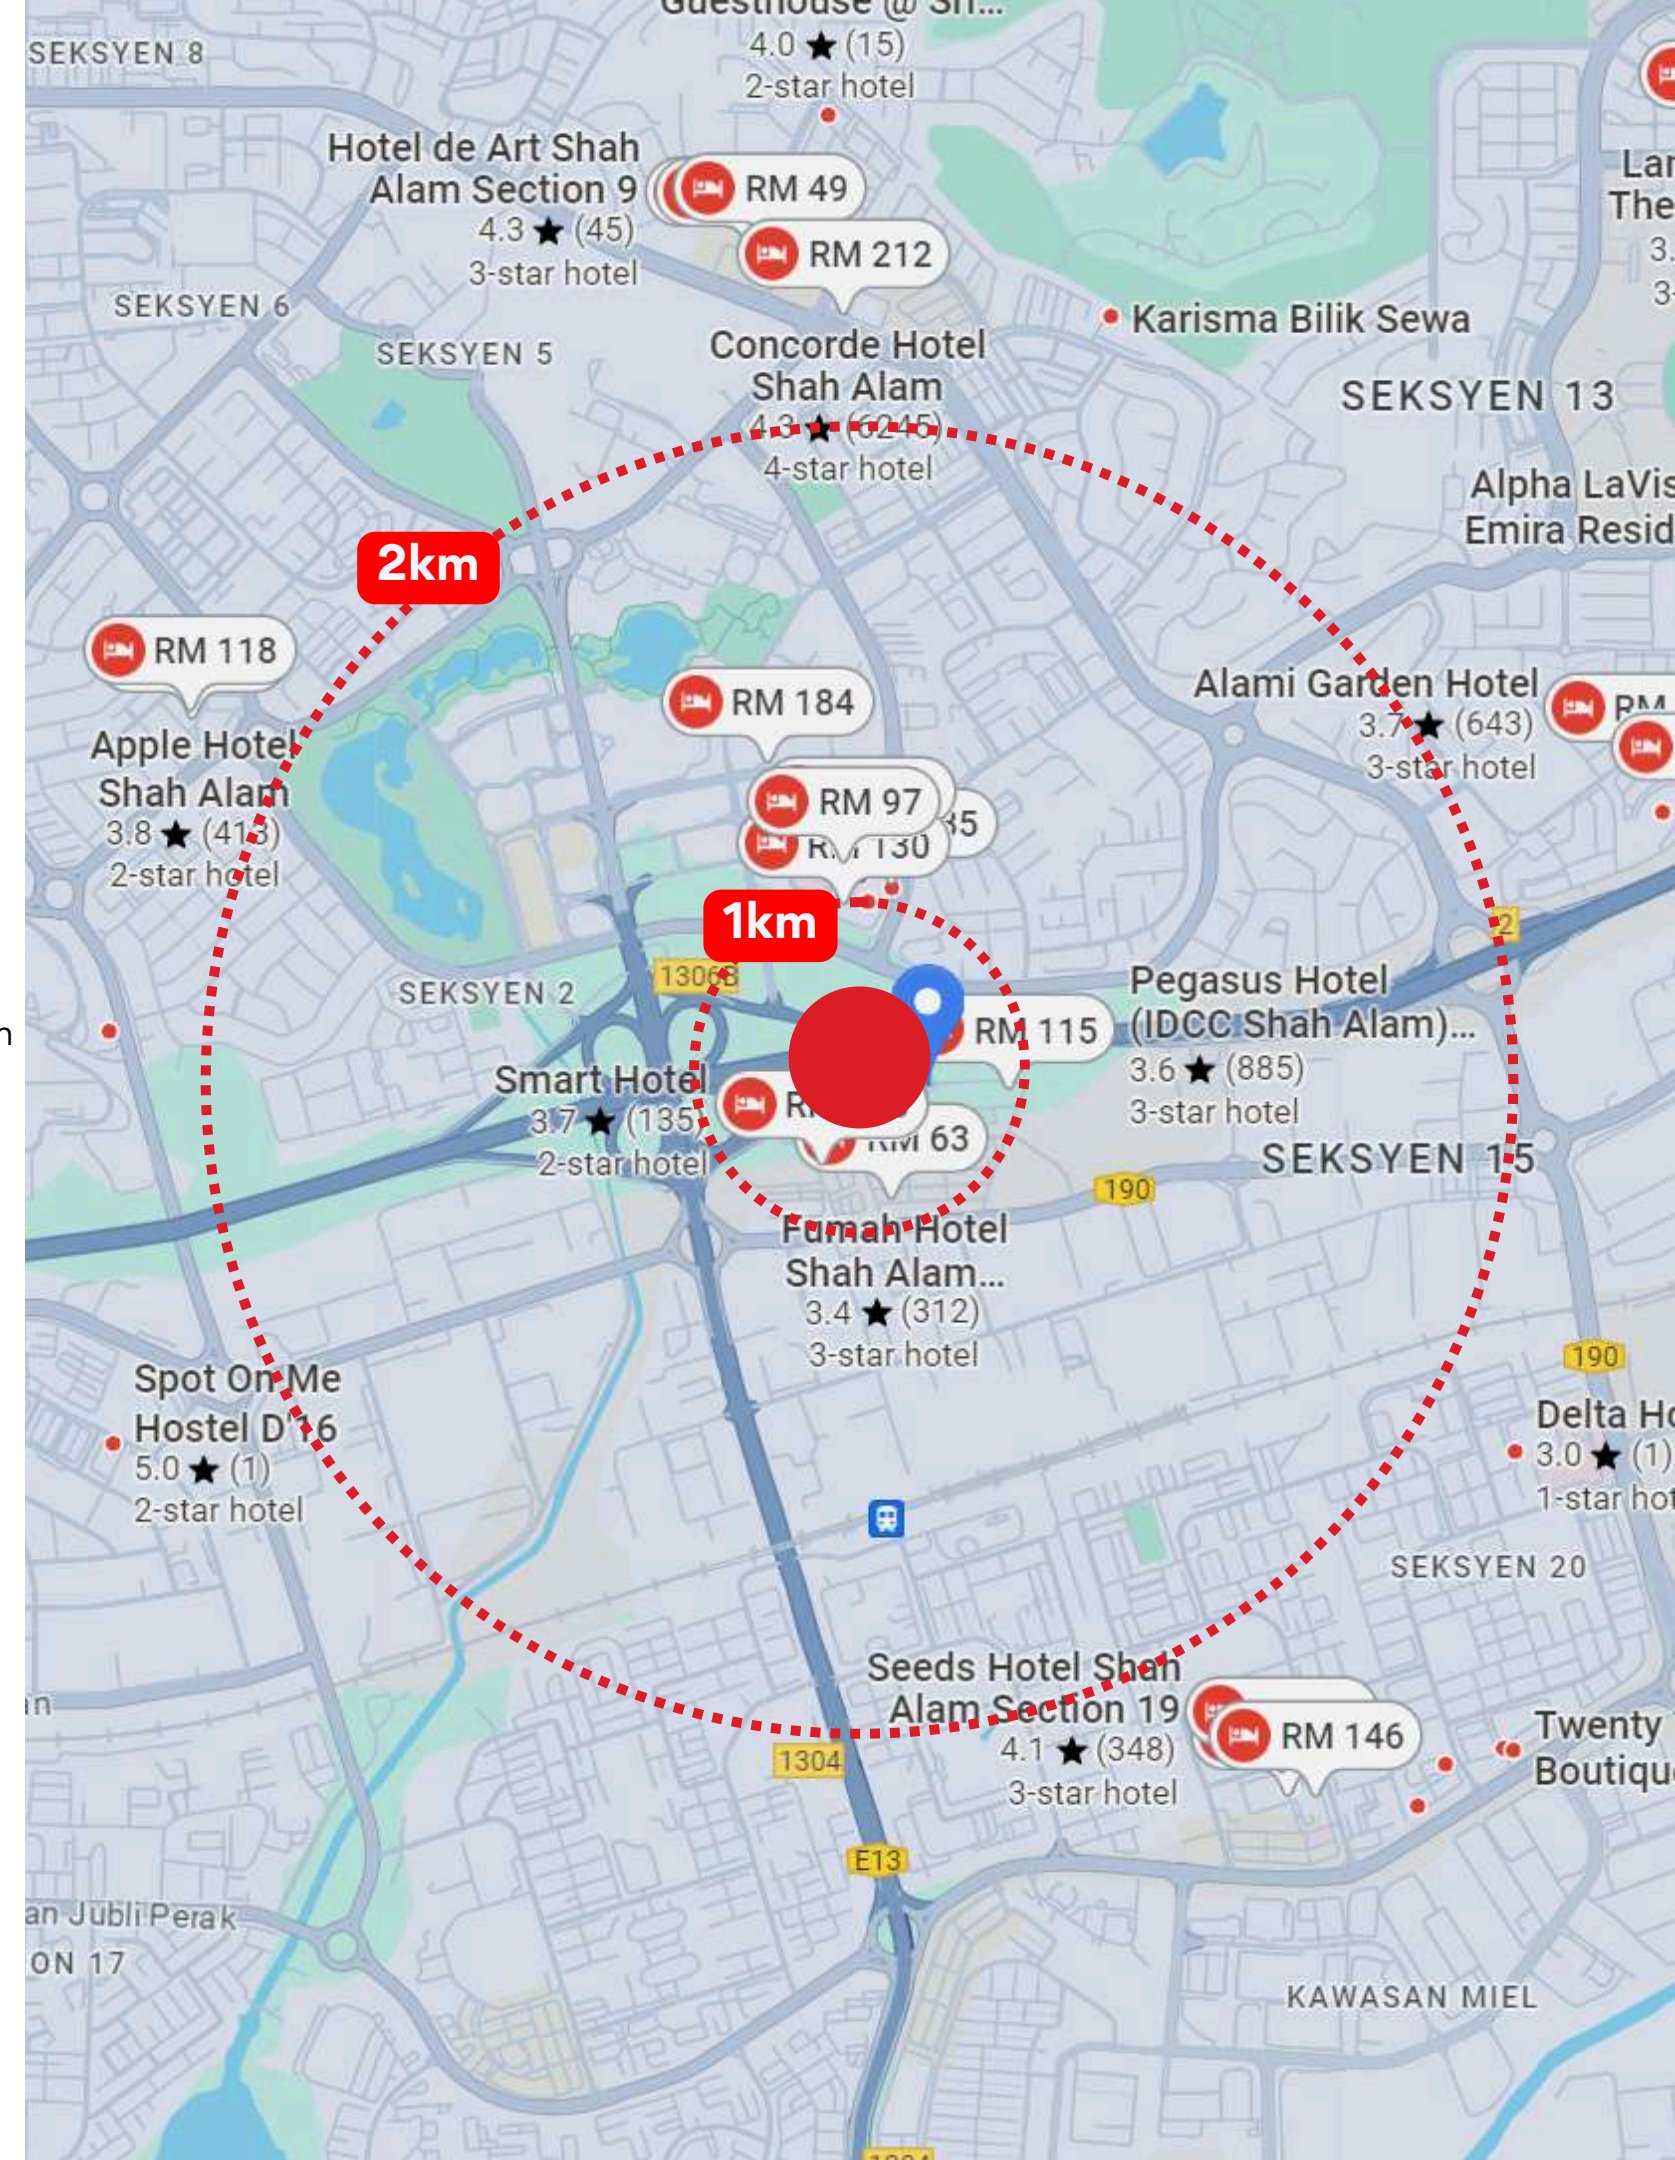

HOTEL

Search for hotel nearby

IDCC

★★★★★
Pegasus Hotel Shah Alam
<https://www.pegasushotel.com.my/>
Price Range: RM150 - RM300
Distance from IDCC: 0.1 km

★★★★★
De Palma Hotel Shah Alam
<https://www.blankethotels.com/>
Price range: RM160 - RM420
Distance from IDCC: 2 km

★★★★★
Mardhiyyah Hotel & Suites
<https://mardhiyyahotel.com/>
Price range: RM200 - RM625
Distance from IDCC: 0.9 km

★★★★★
Acappella Suite Hotel - Shah Alam
<https://acappellasuitehotel.com/>
Price range: RM200 - RM550
Distance from IDCC: 3.5 km

★★★★★
Concorde Hotel Shah Alam
<https://shahalam.concordehotelsresorts.com>
Price range: RM200 - RM560
Distance from IDCC: 2 km

DAY 2 & 3

IIUM

Estimate drive time 50 minutes

DAY 1

IDCC

1 hr 16 min
45.1 km

Estimate drive time 1 hour
49.9 km