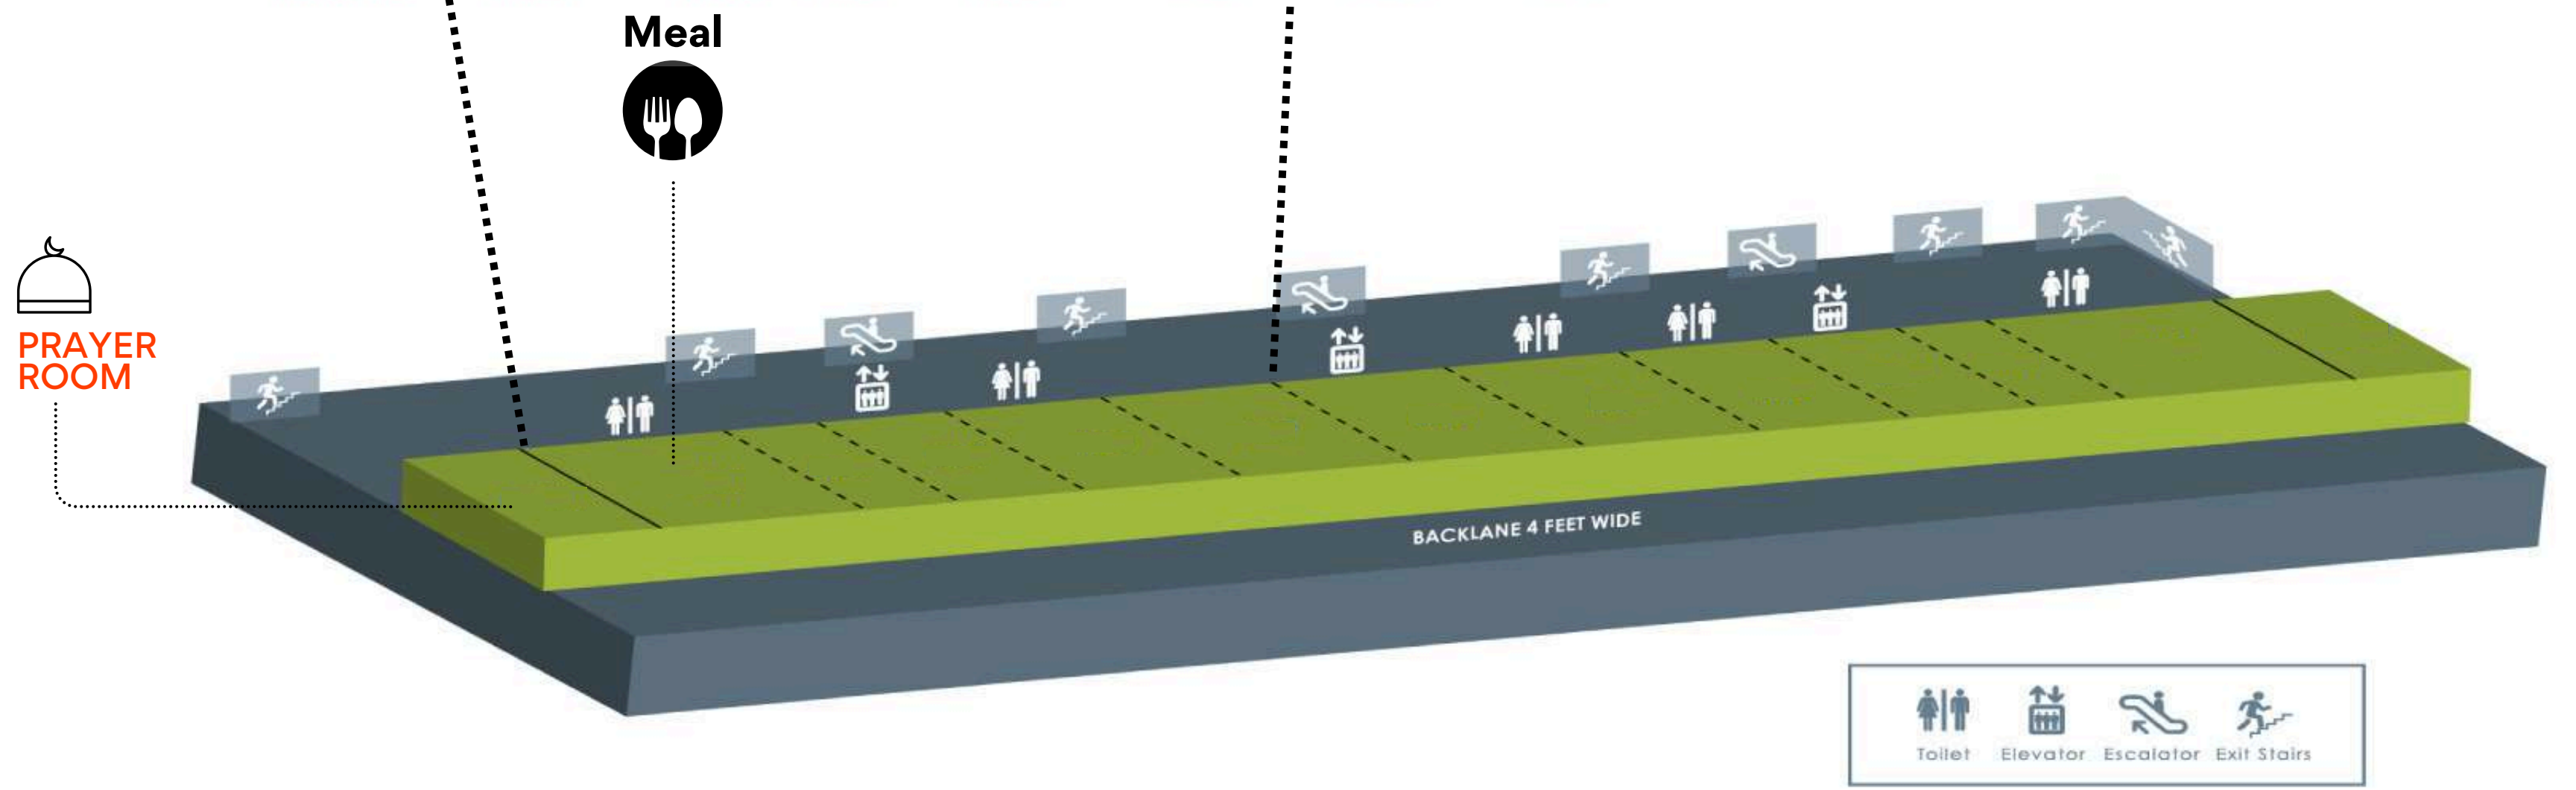

LG
FLOOR

IDEAL BOUTIQUE HOTEL

IDEAL CORPORATE TOWER

IDCC layout

- 
Toilet
- 
Elevator
- 
Escalator
- 
Exit Stairs

IIUM Site Plan

DROP POINT

REGISTRATION LAYOUT